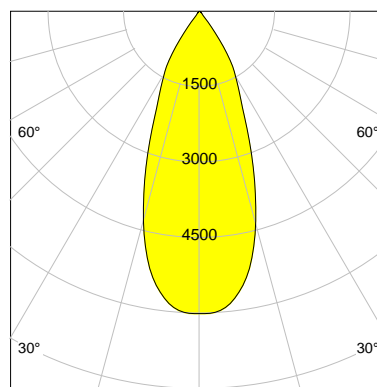

REFLECTOR

Technology	ULTRA
Material	Miro 4 Silver
FWHM	40°
FWTM	71°